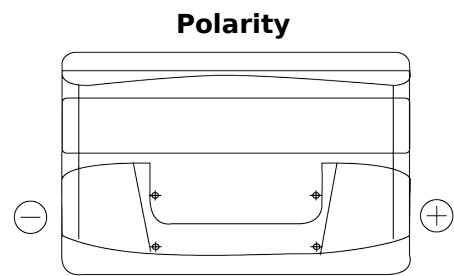

Product overview

Batteries for Cars

Formula FB950

Part number	FB950
Technology	Flooded
EAN/GTIN	3661024044585
Voltage	12 V
Capacity	95 Ah
CCA	800 A
Length	353 mm
Width	175 mm
Height	190 mm
Box size	L05
Polarity	ETN 0
Terminal Type	EN taper post
Hold Down	B13
Weights (subject of variation)	21.60 kg