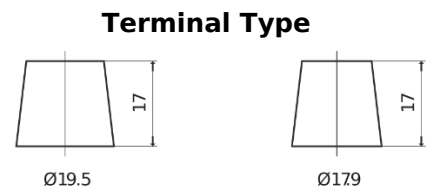

Product overview

Batteries for Cars

Formula FB950

Part number	FB950
Technology	Flooded
EAN/GTIN	3661024044585
Voltage	12 V
Capacity	95 Ah
CCA	800 A
Length	353 mm
Width	175 mm
Height	190 mm
Box size	L05
Polarity	ETN 0
Terminal Type	EN taper post
Hold Down	B13
Weights (subject of variation)	21.60 kg