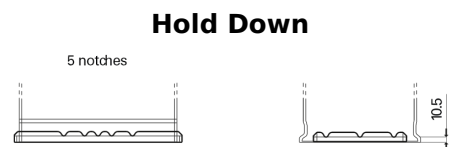

Product overview

Batteries for Cars

Formula FB950

Part number	FB950
Technology	Flooded
EAN/GTIN	3661024044585
Voltage	12 V
Capacity	95 Ah
CCA	800 A
Length	353 mm
Width	175 mm
Height	190 mm
Box size	L05
Polarity	ETN 0
Terminal Type	EN taper post
Hold Down	B13
Weights (subject of variation)	21.60 kg