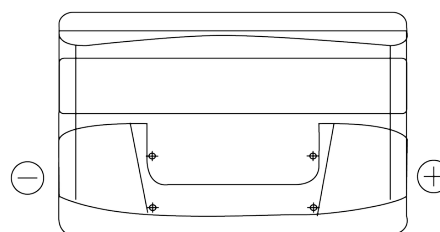

Product overview

Batteries for Cars

Power DB950

Part number	DB950
Technology	Flooded
EAN/GTIN	3661024024587
Voltage	12 V
Capacity	95 Ah
CCA	800 A
Length	353 mm
Width	175 mm
Height	190 mm
Box size	L05
Polarity	ETN 0
Terminal Type	EN taper post
Hold Down	B13
Weights (subject of variation)	21.60 kg

Polarity

Terminal Type

Positive Terminal

Negative Terminal

Hold Down

Design, features and specifications are subject to change without notice. We disclaim any representation or warranty, express or implied, concerning the data or recommendations, and in no event shall be liable for any loss or damage claimed to have arisen as a result. Some products may not be available in your local market.