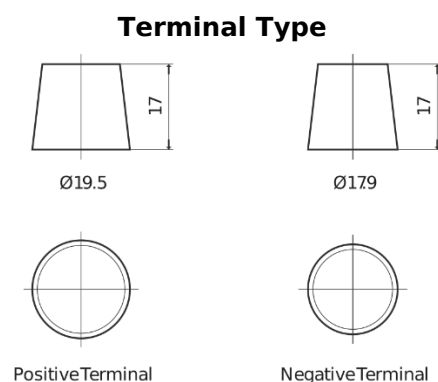

Product overview

Batteries for Marine and Leisure

Equipment ET650

Part number	ET650
Technology	Flooded
EAN/GTIN	3661024035927
Voltage	12 V
Capacity	100 Ah
Watt hour	650 Wh
Length	353 mm
Width	175 mm
Height	190 mm
Box size	L05
Polarity	ETN 0
Terminal Type	EN taper post
Hold Down	B13
Weights (subject of variation)	26.50 kg