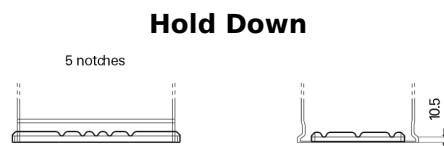

Product overview

Batteries for Marine and Leisure

Equipment ET650

Part number	ET650
Technology	Flooded
EAN/GTIN	3661024035927
Voltage	12 V
Capacity	100 Ah
Watt hour	650 Wh
Length	353 mm
Width	175 mm
Height	190 mm
Box size	L05
Polarity	ETN 0
Terminal Type	EN taper post
Hold Down	B13
Weights (subject of variation)	26.50 kg