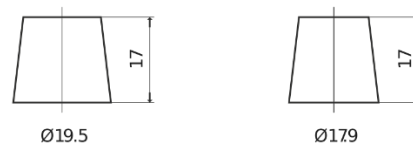

**Product overview**

Batteries for Cars

**Classic EC900**

Part number	EC900
Technology	Flooded
EAN/GTIN	3661024034838
Voltage	12 V
Capacity	90 Ah
CCA	720 A
Length	353 mm
Width	175 mm
Height	190 mm
Box size	L05
Polarity	ETN 0
Terminal Type	EN taper post
Hold Down	B13
Weights (subject of variation)	20.50 kg

**Polarity**

**Terminal Type**

Positive Terminal

Negative Terminal

**Hold Down**

Design, features and specifications are subject to change without notice. We disclaim any representation or warranty, express or implied, concerning the data or recommendations, and in no event shall be liable for any loss or damage claimed to have arisen as a result. Some products may not be available in your local market.