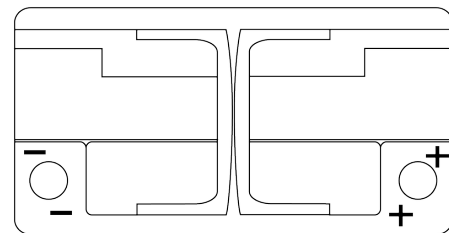

**Product overview**

Batteries for Cars

**EFB EL800**

Part number	EL800
Technology	EFB
EAN/GTIN	3661024035705
Voltage	12 V
Capacity	80 Ah
CCA	800 A
Length	315 mm
Width	175 mm
Height	190 mm
Box size	L04
Polarity	ETN 0
Terminal Type	EN taper post
Hold Down	B13
Weights (subject of variation)	22.10 kg

**Polarity**

**Terminal Type**

Positive Terminal

Negative Terminal

**Hold Down**

Design, features and specifications are subject to change without notice. We disclaim any representation or warranty, express or implied, concerning the data or recommendations, and in no event shall be liable for any loss or damage claimed to have arisen as a result. Some products may not be available in your local market.