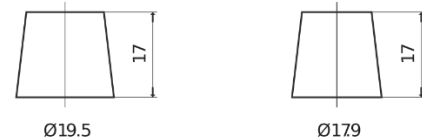

**Product overview**

Batteries for Cars

**EFB EL800**

Part number	EL800
Technology	EFB
EAN/GTIN	3661024035705
Voltage	12 V
Capacity	80 Ah
CCA	800 A
Length	315 mm
Width	175 mm
Height	190 mm
Box size	L04
Polarity	ETN 0
Terminal Type	EN taper post
Hold Down	B13
Weights (subject of variation)	22.10 kg

**Polarity**

**Terminal Type**

Positive Terminal

Negative Terminal

**Hold Down**

Design, features and specifications are subject to change without notice. We disclaim any representation or warranty, express or implied, concerning the data or recommendations, and in no event shall be liable for any loss or damage claimed to have arisen as a result. Some products may not be available in your local market.