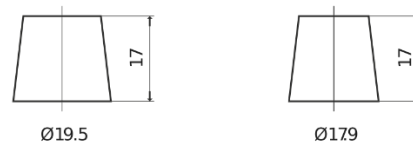

**Product overview**

Batteries for Cars

**Premium EA900**

Part number	EA900
Technology	Flooded
EAN/GTIN	3661024036450
Voltage	12 V
Capacity	90 Ah
CCA	720 A
Length	315 mm
Width	175 mm
Height	190 mm
Box size	L04
Polarity	ETN 0
Terminal Type	EN taper post
Hold Down	B13
Weights (subject of variation)	19.70 kg

**Polarity**

**Terminal Type**

Positive Terminal

Negative Terminal

**Hold Down**

Design, features and specifications are subject to change without notice. We disclaim any representation or warranty, express or implied, concerning the data or recommendations, and in no event shall be liable for any loss or damage claimed to have arisen as a result. Some products may not be available in your local market.