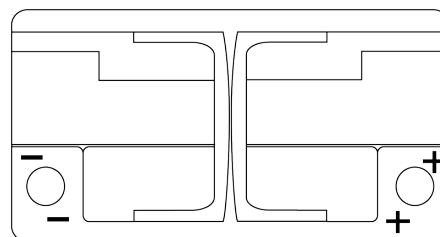

**Product overview**

Batteries for Cars

**Premium EA900**

Part number	EA900
Technology	Flooded
EAN/GTIN	3661024036450
Voltage	12 V
Capacity	90 Ah
CCA	720 A
Length	315 mm
Width	175 mm
Height	190 mm
Box size	L04
Polarity	ETN 0
Terminal Type	EN taper post
Hold Down	B13
Weights (subject of variation)	19.70 kg

**Polarity**

**Terminal Type**

Positive Terminal

Negative Terminal

**Hold Down**

Design, features and specifications are subject to change without notice. We disclaim any representation or warranty, express or implied, concerning the data or recommendations, and in no event shall be liable for any loss or damage claimed to have arisen as a result. Some products may not be available in your local market.