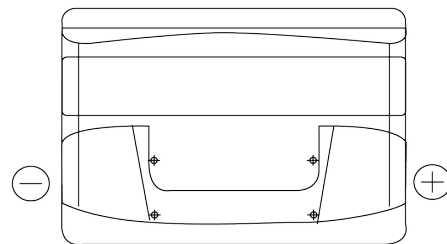

**Product overview**

Batteries for Cars

**Technica TB800**

Part number	TB800
Technology	Flooded
EAN/GTIN	3661024056465
Voltage	12 V
Capacity	80 Ah
CCA	640 A
Length	315 mm
Width	175 mm
Height	190 mm
Box size	L04
Polarity	ETN 0
Terminal Type	EN taper post
Hold Down	B13
Weights (subject of variation)	19.00 kg

**Polarity**

**Terminal Type**

Positive Terminal

Negative Terminal

**Hold Down**

Design, features and specifications are subject to change without notice. We disclaim any representation or warranty, express or implied, concerning the data or recommendations, and in no event shall be liable for any loss or damage claimed to have arisen as a result. Some products may not be available in your local market.