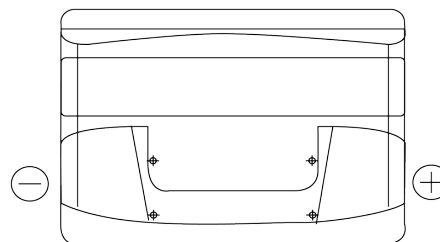

**Product overview**

Batteries for Cars

**Formula FB800**

Part number	FB800
Technology	Flooded
EAN/GTIN	3661024046244
Voltage	12 V
Capacity	80 Ah
CCA	640 A
Length	315 mm
Width	175 mm
Height	190 mm
Box size	L04
Polarity	ETN 0
Terminal Type	EN taper post
Hold Down	B13
Weights (subject of variation)	19.00 kg

**Polarity**

**Terminal Type**

Positive Terminal

Negative Terminal

**Hold Down**

Design, features and specifications are subject to change without notice. We disclaim any representation or warranty, express or implied, concerning the data or recommendations, and in no event shall be liable for any loss or damage claimed to have arisen as a result. Some products may not be available in your local market.