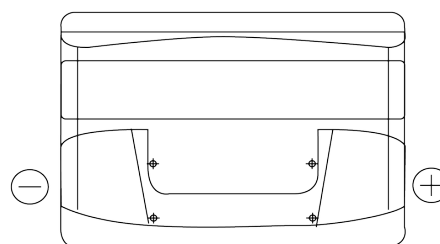

**Product overview**

Batteries for Cars

**Excell EB800**

Part number	EB800
Technology	Flooded
EAN/GTIN	3661024036443
Voltage	12 V
Capacity	80 Ah
CCA	640 A
Length	315 mm
Width	175 mm
Height	190 mm
Box size	L04
Polarity	ETN 0
Terminal Type	EN taper post
Hold Down	B13
Weights (subject of variation)	19.00 kg

**Polarity**

**Terminal Type**

Positive Terminal

Negative Terminal

**Hold Down**

Design, features and specifications are subject to change without notice. We disclaim any representation or warranty, express or implied, concerning the data or recommendations, and in no event shall be liable for any loss or damage claimed to have arisen as a result. Some products may not be available in your local market.