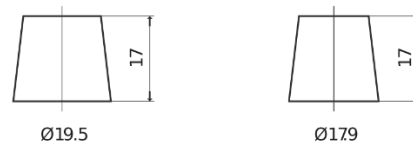

Product overview

Batteries for Cars

Power DB800

Part number	DB800
Technology	Flooded
EAN/GTIN	3661024026246
Voltage	12 V
Capacity	80 Ah
CCA	640 A
Length	315 mm
Width	175 mm
Height	190 mm
Box size	L04
Polarity	ETN 0
Terminal Type	EN taper post
Hold Down	B13
Weights (subject of variation)	19.00 kg

Polarity

Terminal Type

Positive Terminal

Negative Terminal

Hold Down

Design, features and specifications are subject to change without notice. We disclaim any representation or warranty, express or implied, concerning the data or recommendations, and in no event shall be liable for any loss or damage claimed to have arisen as a result. Some products may not be available in your local market.