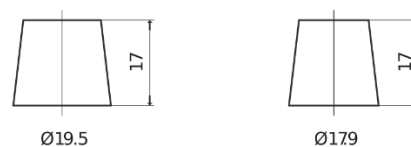

**Product overview**

Batteries for Cars

**EFB EL700**

Part number	EL700
Technology	EFB
EAN/GTIN	3661024035699
Voltage	12 V
Capacity	70 Ah
CCA	760 A
Length	278 mm
Width	175 mm
Height	190 mm
Box size	L03
Polarity	ETN 0
Terminal Type	EN taper post
Hold Down	B13
Weights (subject of variation)	19.30 kg

**Polarity**

**Terminal Type**

Positive Terminal

Negative Terminal

**Hold Down**

Design, features and specifications are subject to change without notice. We disclaim any representation or warranty, express or implied, concerning the data or recommendations, and in no event shall be liable for any loss or damage claimed to have arisen as a result. Some products may not be available in your local market.