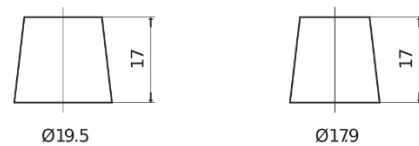

Terminal Type