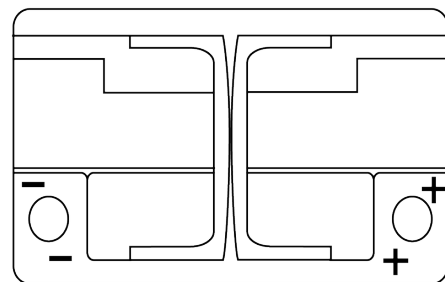

Product overview

Batteries for Cars

AGM EK720

Part number	EK720
Technology	AGM
EAN/GTIN	3661024037907
Voltage	12 V
Capacity	72 Ah
CCA	760 A
Length	278 mm
Width	175 mm
Height	190 mm
Box size	L03
Polarity	ETN 0
Terminal Type	EN taper post
Hold Down	B13
Weights (subject of variation)	20.60 kg

Polarity

Terminal Type

Positive Terminal

Negative Terminal

Hold Down

Design, features and specifications are subject to change without notice. We disclaim any representation or warranty, express or implied, concerning the data or recommendations, and in no event shall be liable for any loss or damage claimed to have arisen as a result. Some products may not be available in your local market.