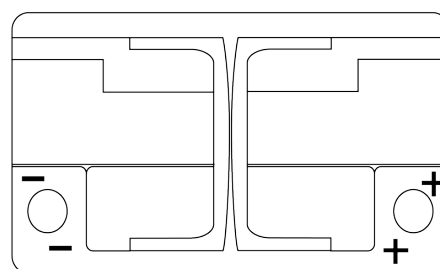

**Product overview**

Batteries for Cars

**Premium EA770**

Part number	EA770
Technology	Flooded
EAN/GTIN	3661024034241
Voltage	12 V
Capacity	77 Ah
CCA	760 A
Length	278 mm
Width	175 mm
Height	190 mm
Box size	L03
Polarity	ETN 0
Terminal Type	EN taper post
Hold Down	B13
Weights (subject of variation)	17.50 kg

**Polarity**

**Terminal Type**

Ø19.5

Ø179

Positive Terminal

Negative Terminal

**Hold Down**

5 notches