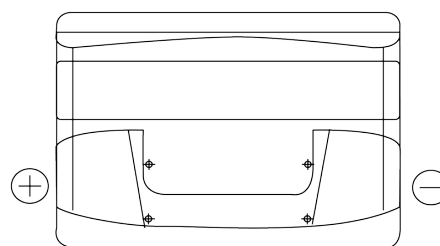

Product overview

Batteries for Cars

Technica TB741

Part number	TB741
Technology	Flooded
EAN/GTIN	3661024054560
Voltage	12 V
Capacity	74 Ah
CCA	680 A
Length	278 mm
Width	175 mm
Height	190 mm
Box size	L03
Polarity	ETN 1
Terminal Type	EN taper post
Hold Down	B13
Weights (subject of variation)	16.60 kg

Polarity

Terminal Type

Positive Terminal

Negative Terminal

Hold Down

Design, features and specifications are subject to change without notice. We disclaim any representation or warranty, express or implied, concerning the data or recommendations, and in no event shall be liable for any loss or damage claimed to have arisen as a result. Some products may not be available in your local market.