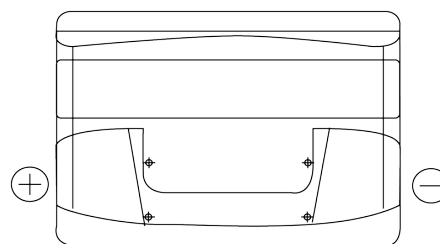

Product overview

Batteries for Cars

Formula FB741

Part number	FB741
Technology	Flooded
EAN/GTIN	3661024044561
Voltage	12 V
Capacity	74 Ah
CCA	680 A
Length	278 mm
Width	175 mm
Height	190 mm
Box size	L03
Polarity	ETN 1
Terminal Type	EN taper post
Hold Down	B13
Weights (subject of variation)	16.60 kg

Polarity

Terminal Type

Positive Terminal

Negative Terminal

Hold Down

Design, features and specifications are subject to change without notice. We disclaim any representation or warranty, express or implied, concerning the data or recommendations, and in no event shall be liable for any loss or damage claimed to have arisen as a result. Some products may not be available in your local market.