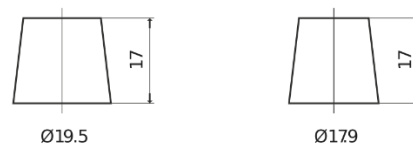

Terminal Type