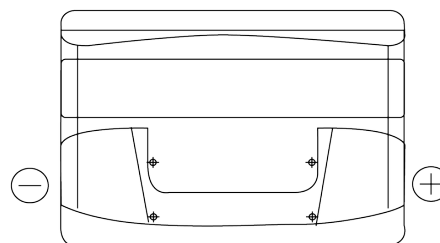

Product overview

Batteries for Cars

Power DB740

Part number	DB740
Technology	Flooded
EAN/GTIN	3661024024556
Voltage	12 V
Capacity	74 Ah
CCA	680 A
Length	278 mm
Width	175 mm
Height	190 mm
Box size	L03
Polarity	ETN 0
Terminal Type	EN taper post
Hold Down	B13
Weights (subject of variation)	16.60 kg

Polarity

Terminal Type

Positive Terminal

Negative Terminal

Hold Down

Design, features and specifications are subject to change without notice. We disclaim any representation or warranty, express or implied, concerning the data or recommendations, and in no event shall be liable for any loss or damage claimed to have arisen as a result. Some products may not be available in your local market.