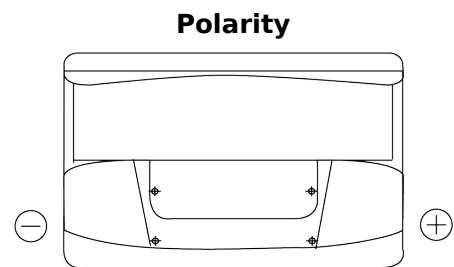

Product overview

Batteries for Cars

Standard FC700

Part number	FC700
Technology	Flooded
EAN/GTIN	3661024044820
Voltage	12 V
Capacity	70 Ah
CCA	640 A
Length	278 mm
Width	175 mm
Height	190 mm
Box size	L03
Polarity	ETN 0
Terminal Type	EN taper post
Hold Down	B13
Weights (subject of variation)	16.00 kg