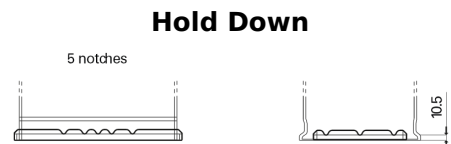

Product overview

Batteries for Cars

Standard FC700

Part number	FC700
Technology	Flooded
EAN/GTIN	3661024044820
Voltage	12 V
Capacity	70 Ah
CCA	640 A
Length	278 mm
Width	175 mm
Height	190 mm
Box size	L03
Polarity	ETN 0
Terminal Type	EN taper post
Hold Down	B13
Weights (subject of variation)	16.00 kg