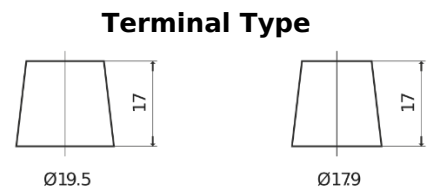

Product overview

Batteries for Cars

Standard FC700

Part number	FC700
Technology	Flooded
EAN/GTIN	3661024044820
Voltage	12 V
Capacity	70 Ah
CCA	640 A
Length	278 mm
Width	175 mm
Height	190 mm
Box size	L03
Polarity	ETN 0
Terminal Type	EN taper post
Hold Down	B13
Weights (subject of variation)	16.00 kg