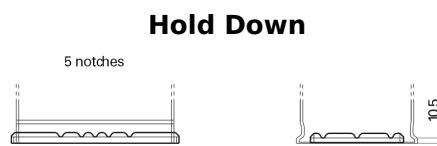

**Product overview**

Batteries for Marine and Leisure

**Equipment ET550**

Part number	ET550
Technology	Flooded
EAN/GTIN	3661024036344
Voltage	12 V
Capacity	80 Ah
Watt hour	550 Wh
Length	278 mm
Width	175 mm
Height	190 mm
Box size	L03
Polarity	ETN 0
Terminal Type	EN taper post
Hold Down	B13
Weights (subject of variation)	20.70 kg