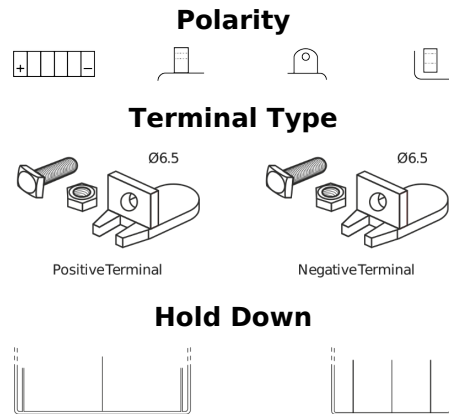

Product overview

Batteries for Motorcycles, ATVs, Snowmobiles, Garden

GEL GEL12-30

Part number	GEL12-30
Technology	GEL
EAN/GTIN	3661024034081
Voltage	12 V
Capacity	30.0 Ah
CCA	180 A
Length	197 mm
Width	132 mm
Height	186 mm
Box size	U01
Polarity	ETN 1
Terminal Type	EN full Ford lug
Hold Down	B0
Weights (subject of variation)	11.10 kg