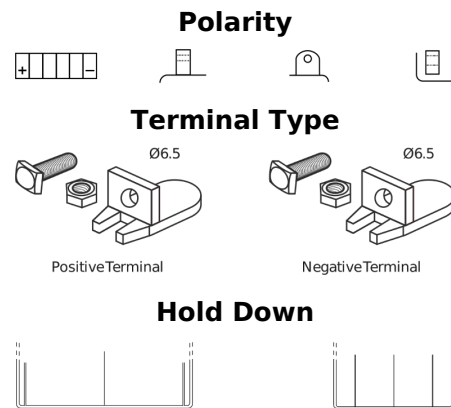

Product overview

Batteries for Motorcycles, ATVs, Snowmobiles, Garden

GEL GEL12-30

Part number	GEL12-30
Technology	GEL
EAN/GTIN	3661024034081
Voltage	12 V
Capacity	30.0 Ah
CCA	180 A
Length	197 mm
Width	132 mm
Height	186 mm
Box size	U01
Polarity	ETN 1
Terminal Type	EN full Ford lug
Hold Down	B0
Weights (subject of variation)	11.10 kg