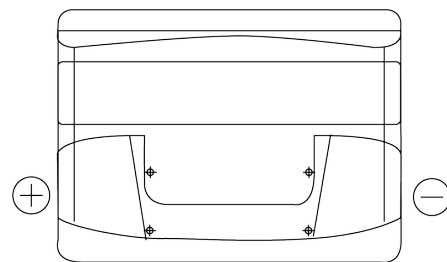

**Product overview**

Batteries for Cars

**Excell EB621**

Part number	EB621
Technology	Flooded
EAN/GTIN	3661024034548
Voltage	12 V
Capacity	62 Ah
CCA	540 A
Length	242 mm
Width	175 mm
Height	190 mm
Box size	L02
Polarity	ETN 1
Terminal Type	EN taper post
Hold Down	B13
Weights (subject of variation)	14.20 kg

**Polarity**

**Terminal Type**

Positive Terminal

Negative Terminal

**Hold Down**

Design, features and specifications are subject to change without notice. We disclaim any representation or warranty, express or implied, concerning the data or recommendations, and in no event shall be liable for any loss or damage claimed to have arisen as a result. Some products may not be available in your local market.