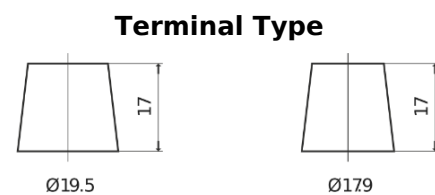

Batteries for Trucks, Buses, Construction, Agriculture

EndurancePRO EFB FX2253

Part number	FX2253
Technology	EFB
EAN/GTIN	3661024046480
Voltage	12 V
Capacity	225.0 Ah
CCA	1150 A
Length	518 mm
Width	274 mm
Height	240 mm
Box size	D06
Polarity	ETN 3
Terminal Type	EN taper post
Hold Down	B0
Weights (subject of variation)	60.10 kg