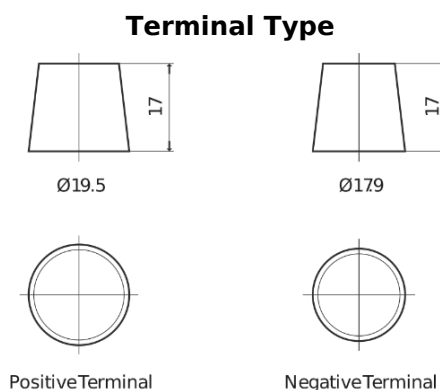

Product overview

Batteries for Trucks, Buses, Construction, Agriculture

EndurancePRO EFB FX2253

Part number	FX2253
Technology	EFB
EAN/GTIN	3661024046480
Voltage	12 V
Capacity	225.0 Ah
CCA	1150 A
Length	518 mm
Width	274 mm
Height	240 mm
Box size	D06
Polarity	ETN 3
Terminal Type	EN taper post
Hold Down	B0
Weights (subject of variation)	60.10 kg