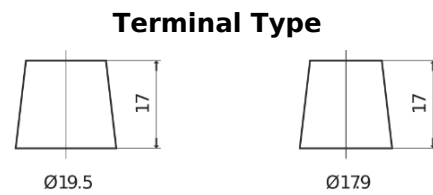

Batteries for Trucks, Buses, Construction, Agriculture

EndurancePRO EFB FX1803

Part number	FX1803
Technology	EFB
EAN/GTIN	3661024046473
Voltage	12 V
Capacity	180.0 Ah
CCA	1000 A
Length	513 mm
Width	223 mm
Height	223 mm
Box size	D05
Polarity	ETN 3
Terminal Type	EN taper post
Hold Down	B0
Weights (subject of variation)	46.10 kg