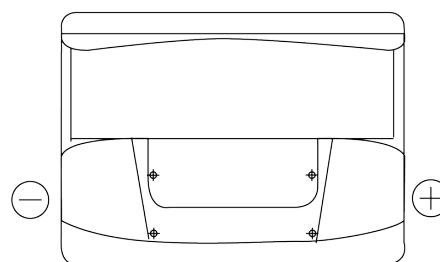

**Product overview**

Batteries for Cars

**Technica TB620**

Part number	TB620
Technology	Flooded
EAN/GTIN	3661024054539
Voltage	12 V
Capacity	62 Ah
CCA	540 A
Length	242 mm
Width	175 mm
Height	190 mm
Box size	L02
Polarity	ETN 0
Terminal Type	EN taper post
Hold Down	B13
Weights (subject of variation)	14.20 kg

**Polarity**

**Terminal Type**

Positive Terminal

Negative Terminal

**Hold Down**

Design, features and specifications are subject to change without notice. We disclaim any representation or warranty, express or implied, concerning the data or recommendations, and in no event shall be liable for any loss or damage claimed to have arisen as a result. Some products may not be available in your local market.