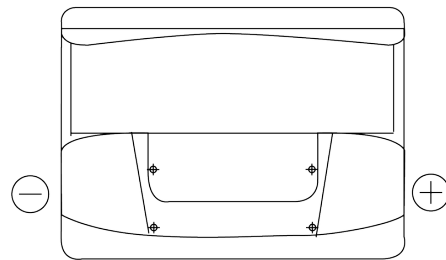

Product overview

Batteries for Cars

Formula FB620

Part number	FB620
Technology	Flooded
EAN/GTIN	3661024044530
Voltage	12 V
Capacity	62 Ah
CCA	540 A
Length	242 mm
Width	175 mm
Height	190 mm
Box size	L02
Polarity	ETN 0
Terminal Type	EN taper post
Hold Down	B13
Weights (subject of variation)	14.20 kg

Polarity

Terminal Type

Positive Terminal

Negative Terminal

Hold Down

Design, features and specifications are subject to change without notice. We disclaim any representation or warranty, express or implied, concerning the data or recommendations, and in no event shall be liable for any loss or damage claimed to have arisen as a result. Some products may not be available in your local market.