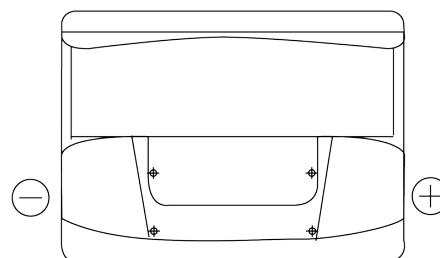

Product overview

Batteries for Cars

Standard TC550

Part number	TC550
Technology	Flooded
EAN/GTIN	3661024054805
Voltage	12 V
Capacity	55 Ah
CCA	460 A
Length	242 mm
Width	175 mm
Height	190 mm
Box size	L02
Polarity	ETN 0
Terminal Type	EN taper post
Hold Down	B13
Weights (subject of variation)	13.50 kg

Polarity

Terminal Type

Positive Terminal

Negative Terminal

Hold Down

Design, features and specifications are subject to change without notice. We disclaim any representation or warranty, express or implied, concerning the data or recommendations, and in no event shall be liable for any loss or damage claimed to have arisen as a result. Some products may not be available in your local market.