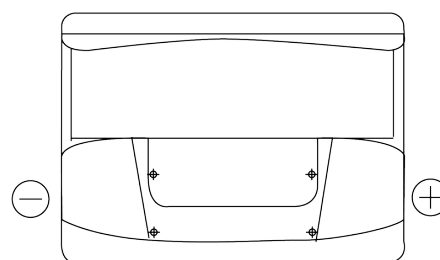

**Product overview**

Batteries for Cars

**Classic EC550**

Part number	EC550
Technology	Flooded
EAN/GTIN	3661024034807
Voltage	12 V
Capacity	55 Ah
CCA	460 A
Length	242 mm
Width	175 mm
Height	190 mm
Box size	L02
Polarity	ETN 0
Terminal Type	EN taper post
Hold Down	B13
Weights (subject of variation)	13.50 kg

**Polarity**

**Terminal Type**

Positive Terminal

Negative Terminal

**Hold Down**

Design, features and specifications are subject to change without notice. We disclaim any representation or warranty, express or implied, concerning the data or recommendations, and in no event shall be liable for any loss or damage claimed to have arisen as a result. Some products may not be available in your local market.