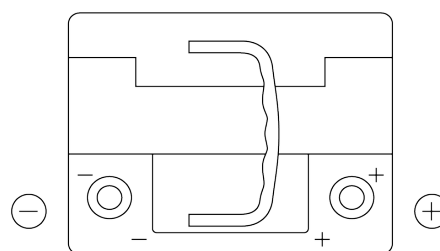

**Product overview**

Batteries for Cars

**Premium EA530**

Part number	EA530
Technology	Flooded
EAN/GTIN	3661024034203
Voltage	12 V
Capacity	53 Ah
CCA	540 A
Length	207 mm
Width	175 mm
Height	190 mm
Box size	L01
Polarity	ETN 0
Terminal Type	EN taper post
Hold Down	B13
Weights (subject of variation)	12.70 kg

**Polarity**

**Terminal Type**

Positive Terminal

Negative Terminal

**Hold Down**

Design, features and specifications are subject to change without notice. We disclaim any representation or warranty, express or implied, concerning the data or recommendations, and in no event shall be liable for any loss or damage claimed to have arisen as a result. Some products may not be available in your local market.