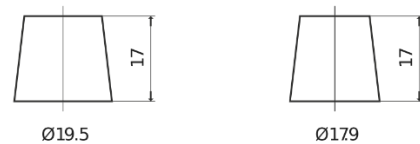

**Product overview**

Batteries for Cars

**Technica TB501**

Part number	TB501
Technology	Flooded
EAN/GTIN	3661024054522
Voltage	12 V
Capacity	50 Ah
CCA	450 A
Length	207 mm
Width	175 mm
Height	190 mm
Box size	L01
Polarity	ETN 1
Terminal Type	EN taper post
Hold Down	B13
Weights (subject of variation)	12.20 kg

**Polarity**

**Terminal Type**

Positive Terminal

Negative Terminal

**Hold Down**

Design, features and specifications are subject to change without notice. We disclaim any representation or warranty, express or implied, concerning the data or recommendations, and in no event shall be liable for any loss or damage claimed to have arisen as a result. Some products may not be available in your local market.