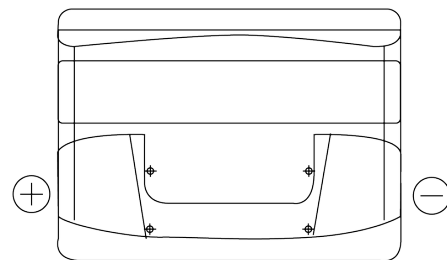

**Product overview**

Batteries for Cars

**Technica TB501**

Part number	TB501
Technology	Flooded
EAN/GTIN	3661024054522
Voltage	12 V
Capacity	50 Ah
CCA	450 A
Length	207 mm
Width	175 mm
Height	190 mm
Box size	L01
Polarity	ETN 1
Terminal Type	EN taper post
Hold Down	B13
Weights (subject of variation)	12.20 kg

**Polarity**

**Terminal Type**

Positive Terminal

Negative Terminal

**Hold Down**

Design, features and specifications are subject to change without notice. We disclaim any representation or warranty, express or implied, concerning the data or recommendations, and in no event shall be liable for any loss or damage claimed to have arisen as a result. Some products may not be available in your local market.