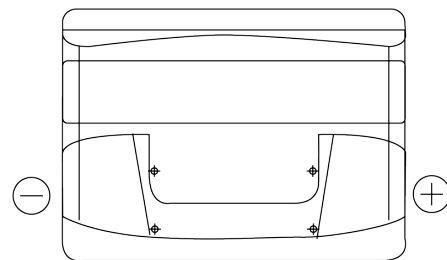

**Product overview**

Batteries for Cars

**Technica TB500**

|                                |               |
|--------------------------------|---------------|
| Part number                    | TB500         |
| Technology                     | Flooded       |
| EAN/GTIN                       | 3661024054515 |
| Voltage                        | 12 V          |
| Capacity                       | 50 Ah         |
| CCA                            | 450 A         |
| Length                         | 207 mm        |
| Width                          | 175 mm        |
| Height                         | 190 mm        |
| Box size                       | L01           |
| Polarity                       | ETN 0         |
| Terminal Type                  | EN taper post |
| Hold Down                      | B13           |
| Weights (subject of variation) | 12.10 kg      |

**Polarity**

**Terminal Type**

Positive Terminal

Negative Terminal

**Hold Down**

Design, features and specifications are subject to change without notice. We disclaim any representation or warranty, express or implied, concerning the data or recommendations, and in no event shall be liable for any loss or damage claimed to have arisen as a result. Some products may not be available in your local market.