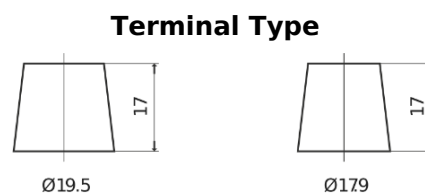

Product overview

Batteries for Trucks, Buses, Construction, Agriculture

PowerPRO Agri&Construction FJ2353

Part number	FJ2353
Technology	Flooded
EAN/GTIN	3661024046619
Voltage	12 V
Capacity	235.0 Ah
CCA	1450 A
Length	518 mm
Width	274 mm
Height	240 mm
Box size	D06
Polarity	ETN 3
Terminal Type	EN taper post
Hold Down	B0
Weights (subject of variation)	59.70 kg