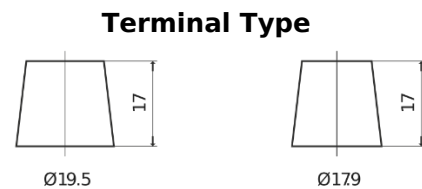

Product overview

Batteries for Trucks, Buses, Construction, Agriculture

PowerPRO Agri&Construction FJ2353

Part number	FJ2353
Technology	Flooded
EAN/GTIN	3661024046619
Voltage	12 V
Capacity	235.0 Ah
CCA	1450 A
Length	518 mm
Width	274 mm
Height	240 mm
Box size	D06
Polarity	ETN 3
Terminal Type	EN taper post
Hold Down	B0
Weights (subject of variation)	59.70 kg