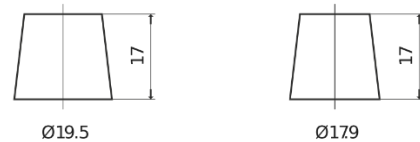

**Product overview**

Batteries for Cars

**Technica TB500**

|                                |               |
|--------------------------------|---------------|
| Part number                    | TB500         |
| Technology                     | Flooded       |
| EAN/GTIN                       | 3661024054515 |
| Voltage                        | 12 V          |
| Capacity                       | 50 Ah         |
| CCA                            | 450 A         |
| Length                         | 207 mm        |
| Width                          | 175 mm        |
| Height                         | 190 mm        |
| Box size                       | L01           |
| Polarity                       | ETN 0         |
| Terminal Type                  | EN taper post |
| Hold Down                      | B13           |
| Weights (subject of variation) | 12.10 kg      |

**Polarity**

**Terminal Type**

Positive Terminal

Negative Terminal

**Hold Down**

Design, features and specifications are subject to change without notice. We disclaim any representation or warranty, express or implied, concerning the data or recommendations, and in no event shall be liable for any loss or damage claimed to have arisen as a result. Some products may not be available in your local market.