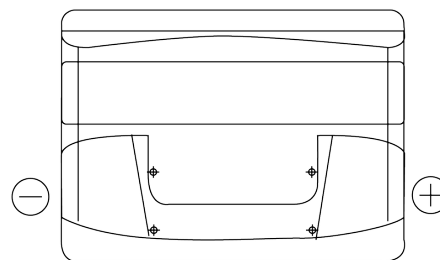

Product overview

Batteries for Cars

Formula FB500

Part number	FB500
Technology	Flooded
EAN/GTIN	3661024044516
Voltage	12 V
Capacity	50 Ah
CCA	450 A
Length	207 mm
Width	175 mm
Height	190 mm
Box size	L01
Polarity	ETN 0
Terminal Type	EN taper post
Hold Down	B13
Weights (subject of variation)	12.10 kg

Polarity

Terminal Type

Positive Terminal

Negative Terminal

Hold Down

Design, features and specifications are subject to change without notice. We disclaim any representation or warranty, express or implied, concerning the data or recommendations, and in no event shall be liable for any loss or damage claimed to have arisen as a result. Some products may not be available in your local market.