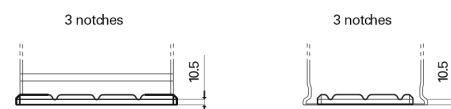

**Product overview**

Batteries for Trucks, Buses, Construction, Agriculture

**PowerPRO Agri&Construction FJ1355**

Part number	FJ1355
Technology	Flooded
EAN/GTIN	3661024046640
Voltage	12 V
Capacity	135.0 Ah
CCA	1000 A
Length	514 mm
Width	175 mm
Height	210 mm
Box size	DB8
Polarity	ETN 3
Terminal Type	EN taper post
Hold Down	B3
Weights (subject of variation)	36.00 kg

**Polarity**

**Terminal Type**

Positive Terminal

Negative Terminal

**Hold Down**

Design, features and specifications are subject to change without notice. We disclaim any representation or warranty, express or implied, concerning the data or recommendations, and in no event shall be liable for any loss or damage claimed to have arisen as a result. Some products may not be available in your local market.