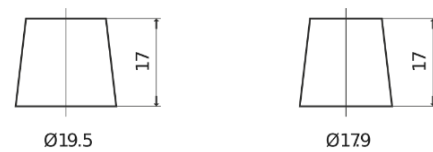

**Product overview**

Batteries for Trucks, Buses, Construction, Agriculture

**PowerPRO Agri&Construction FJ1355**

Part number	FJ1355
Technology	Flooded
EAN/GTIN	3661024046640
Voltage	12 V
Capacity	135.0 Ah
CCA	1000 A
Length	514 mm
Width	175 mm
Height	210 mm
Box size	DB8
Polarity	ETN 3
Terminal Type	EN taper post
Hold Down	B3
Weights (subject of variation)	36.00 kg

**Polarity**

**Terminal Type**

Positive Terminal

Negative Terminal

**Hold Down**

Design, features and specifications are subject to change without notice. We disclaim any representation or warranty, express or implied, concerning the data or recommendations, and in no event shall be liable for any loss or damage claimed to have arisen as a result. Some products may not be available in your local market.