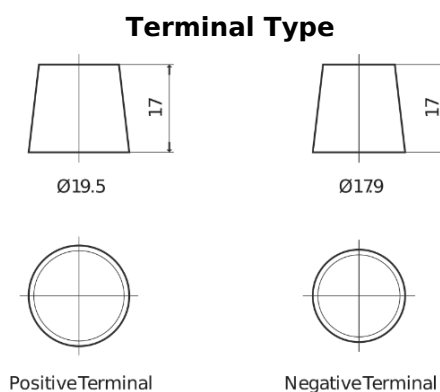

**Product overview**

Batteries for Trucks, Buses, Construction, Agriculture

**StartPRO FG2254**

Part number	FG2254
Technology	Flooded
EAN/GTIN	3661024047258
Voltage	12 V
Capacity	225.0 Ah
CCA	1200 A
Length	518 mm
Width	274 mm
Height	240 mm
Box size	D06
Polarity	ETN 4
Terminal Type	EN taper post
Hold Down	B0
Weights (subject of variation)	54.90 kg