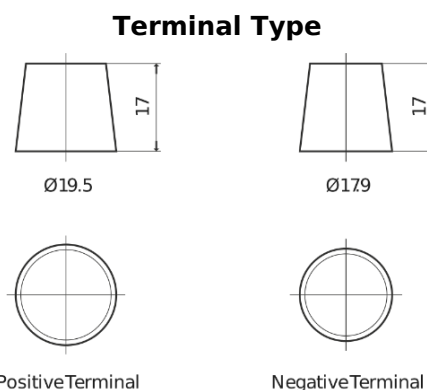

Product overview

Batteries for Trucks, Buses, Construction, Agriculture

StartPRO FG2253

Part number	FG2253
Technology	Flooded
EAN/GTIN	3661024047241
Voltage	12 V
Capacity	225.0 Ah
CCA	1200 A
Length	518 mm
Width	274 mm
Height	240 mm
Box size	D06
Polarity	ETN 3
Terminal Type	EN taper post
Hold Down	B0
Weights (subject of variation)	54.90 kg