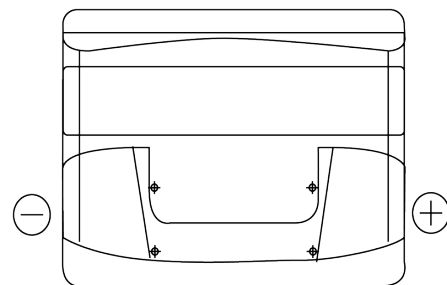

Product overview

Batteries for Cars

Standard TC440

Part number	TC440
Technology	Flooded
EAN/GTIN	3661024054782
Voltage	12 V
Capacity	44 Ah
CCA	360 A
Length	207 mm
Width	175 mm
Height	190 mm
Box size	L01
Polarity	ETN 0
Terminal Type	EN taper post
Hold Down	B13
Weights (subject of variation)	11.10 kg

Polarity

Terminal Type

Positive Terminal

Negative Terminal

Hold Down

Design, features and specifications are subject to change without notice. We disclaim any representation or warranty, express or implied, concerning the data or recommendations, and in no event shall be liable for any loss or damage claimed to have arisen as a result. Some products may not be available in your local market.