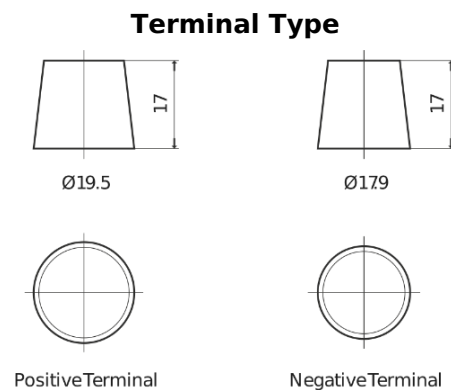

Product overview

Batteries for Trucks, Buses, Construction, Agriculture

StartPRO FG1806

Part number	FG1806
Technology	Flooded
EAN/GTIN	3661024045506
Voltage	12 V
Capacity	180.0 Ah
CCA	1000 A
Length	510 mm
Width	218 mm
Height	225 mm
Box size	D09
Polarity	ETN 4
Terminal Type	EN taper post
Hold Down	B3
Weights (subject of variation)	43.00 kg