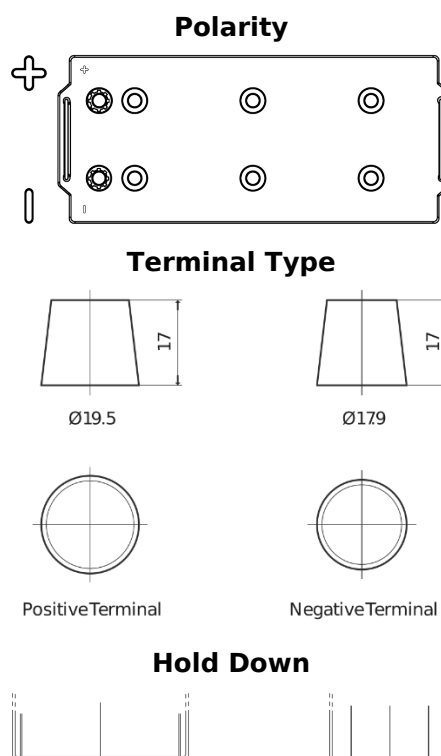

**Product overview**

Batteries for Trucks, Buses, Construction, Agriculture

**StartPRO FG1803**

Part number	FG1803
Technology	Flooded
EAN/GTIN	3661024045445
Voltage	12 V
Capacity	180.0 Ah
CCA	1000 A
Length	513 mm
Width	223 mm
Height	223 mm
Box size	D05
Polarity	ETN 3
Terminal Type	EN taper post
Hold Down	B0
Weights (subject of variation)	42.80 kg