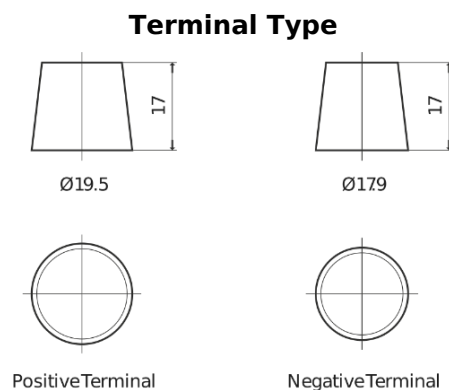

Product overview

Batteries for Trucks, Buses, Construction, Agriculture

StartPRO FG1803

Part number	FG1803
Technology	Flooded
EAN/GTIN	3661024045445
Voltage	12 V
Capacity	180.0 Ah
CCA	1000 A
Length	513 mm
Width	223 mm
Height	223 mm
Box size	D05
Polarity	ETN 3
Terminal Type	EN taper post
Hold Down	B0
Weights (subject of variation)	42.80 kg