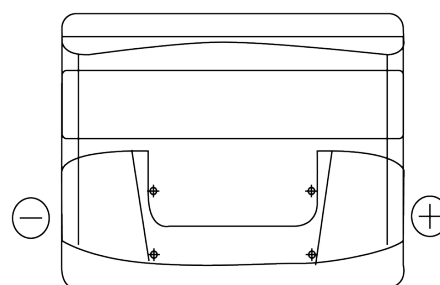

Product overview

Batteries for Cars

Classic EC440

Part number	EC440
Technology	Flooded
EAN/GTIN	3661024034784
Voltage	12 V
Capacity	44 Ah
CCA	360 A
Length	207 mm
Width	175 mm
Height	190 mm
Box size	L01
Polarity	ETN 0
Terminal Type	EN taper post
Hold Down	B13
Weights (subject of variation)	11.10 kg

Polarity

Terminal Type

Positive Terminal

Negative Terminal

Hold Down

Design, features and specifications are subject to change without notice. We disclaim any representation or warranty, express or implied, concerning the data or recommendations, and in no event shall be liable for any loss or damage claimed to have arisen as a result. Some products may not be available in your local market.