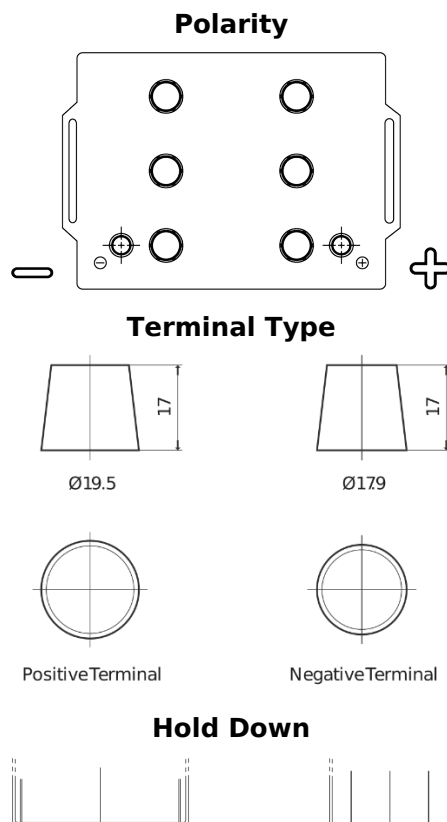

**Product overview**

Batteries for Trucks, Buses, Construction, Agriculture

**StartPRO FG145A**

Part number	FG145A
Technology	Flooded
EAN/GTIN	3661024045551
Voltage	12 V
Capacity	145.0 Ah
CCA	1000 A
Length	360 mm
Width	253 mm
Height	240 mm
Box size	F21
Polarity	ETN 6
Terminal Type	EN taper post
Hold Down	B0
Weights (subject of variation)	38.10 kg