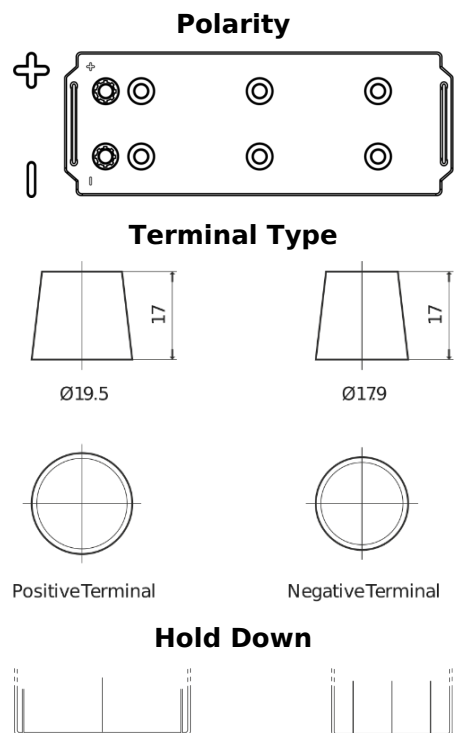

Product overview

Batteries for Trucks, Buses, Construction, Agriculture

StartPRO FG1403

Part number	FG1403
Technology	Flooded
EAN/GTIN	3661024045421
Voltage	12 V
Capacity	140.0 Ah
CCA	800 A
Length	513 mm
Width	189 mm
Height	223 mm
Box size	D04
Polarity	ETN 3
Terminal Type	EN taper post
Hold Down	B0
Weights (subject of variation)	34.10 kg