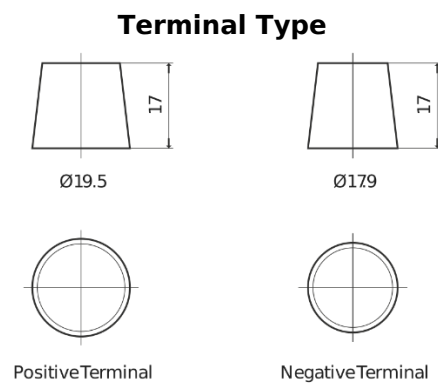

Product overview

Batteries for Trucks, Buses, Construction, Agriculture

StartPRO FG1403

Part number	FG1403
Technology	Flooded
EAN/GTIN	3661024045421
Voltage	12 V
Capacity	140.0 Ah
CCA	800 A
Length	513 mm
Width	189 mm
Height	223 mm
Box size	D04
Polarity	ETN 3
Terminal Type	EN taper post
Hold Down	B0
Weights (subject of variation)	34.10 kg