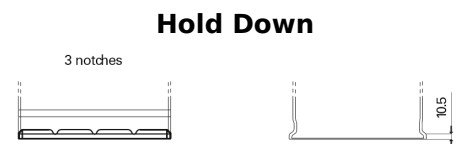

Product overview

Batteries for Trucks, Buses, Construction, Agriculture

StartPRO FG1402

Part number	FG1402
Technology	Flooded
EAN/GTIN	3661024045346
Voltage	12 V
Capacity	140.0 Ah
CCA	900 A
Length	508 mm
Width	175 mm
Height	205 mm
Box size	ATM
Polarity	ETN 0
Terminal Type	EN taper post
Hold Down	B1
Weights (subject of variation)	33.80 kg