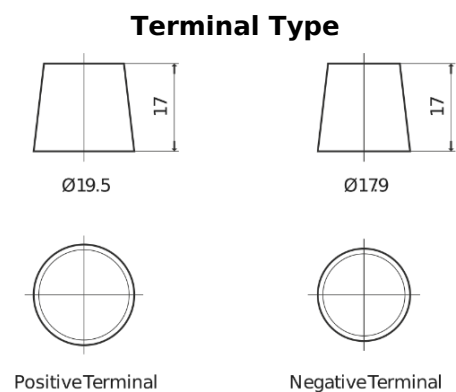

Product overview

Batteries for Trucks, Buses, Construction, Agriculture

StartPRO FG1402

Part number	FG1402
Technology	Flooded
EAN/GTIN	3661024045346
Voltage	12 V
Capacity	140.0 Ah
CCA	900 A
Length	508 mm
Width	175 mm
Height	205 mm
Box size	ATM
Polarity	ETN 0
Terminal Type	EN taper post
Hold Down	B1
Weights (subject of variation)	33.80 kg