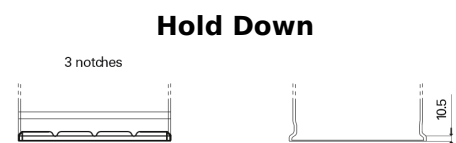

Product overview

Batteries for Trucks, Buses, Construction, Agriculture

StartPRO FG1402

Part number	FG1402
Technology	Flooded
EAN/GTIN	3661024045346
Voltage	12 V
Capacity	140.0 Ah
CCA	900 A
Length	508 mm
Width	175 mm
Height	205 mm
Box size	ATM
Polarity	ETN 0
Terminal Type	EN taper post
Hold Down	B1
Weights (subject of variation)	33.80 kg