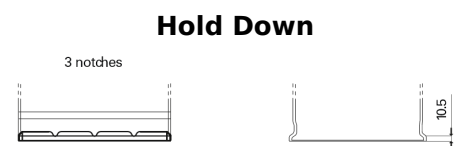

Product overview

Batteries for Trucks, Buses, Construction, Agriculture

StartPRO FG1402

Part number	FG1402
Technology	Flooded
EAN/GTIN	3661024045346
Voltage	12 V
Capacity	140.0 Ah
CCA	900 A
Length	508 mm
Width	175 mm
Height	205 mm
Box size	ATM
Polarity	ETN 0
Terminal Type	EN taper post
Hold Down	B1
Weights (subject of variation)	33.80 kg