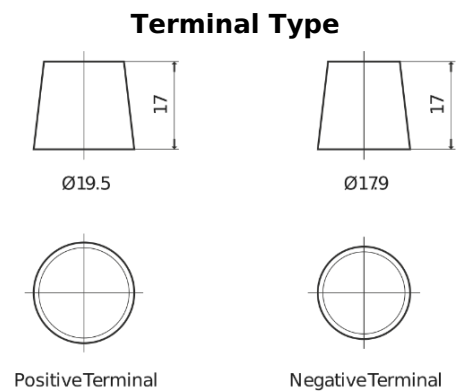

Product overview

Batteries for Trucks, Buses, Construction, Agriculture

StartPRO FG1402

Part number	FG1402
Technology	Flooded
EAN/GTIN	3661024045346
Voltage	12 V
Capacity	140.0 Ah
CCA	900 A
Length	508 mm
Width	175 mm
Height	205 mm
Box size	ATM
Polarity	ETN 0
Terminal Type	EN taper post
Hold Down	B1
Weights (subject of variation)	33.80 kg