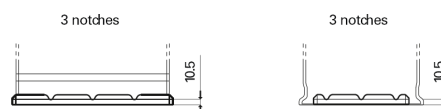

Product overview

Batteries for Trucks, Buses, Construction, Agriculture

StartPRO FG1355

Part number	FG1355
Technology	Flooded
EAN/GTIN	3661024045520
Voltage	12 V
Capacity	135.0 Ah
CCA	1000 A
Length	514 mm
Width	175 mm
Height	210 mm
Box size	DB8
Polarity	ETN 3
Terminal Type	EN taper post
Hold Down	B3
Weights (subject of variation)	36.00 kg

Polarity

Terminal Type

Hold Down

Design, features and specifications are subject to change without notice. We disclaim any representation or warranty, express or implied, concerning the data or recommendations, and in no event shall be liable for any loss or damage claimed to have arisen as a result. Some products may not be available in your local market.