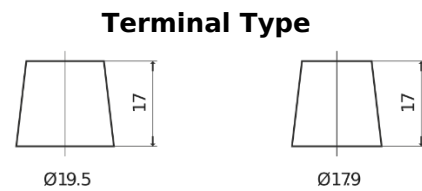

Product overview

Batteries for Trucks, Buses, Construction, Agriculture

StartPRO FG1353

Part number	FG1353
Technology	Flooded
EAN/GTIN	3661024045544
Voltage	12 V
Capacity	135.0 Ah
CCA	1000 A
Length	514 mm
Width	218 mm
Height	210 mm
Box size	DB9
Polarity	ETN 3
Terminal Type	EN taper post
Hold Down	B0
Weights (subject of variation)	39.80 kg