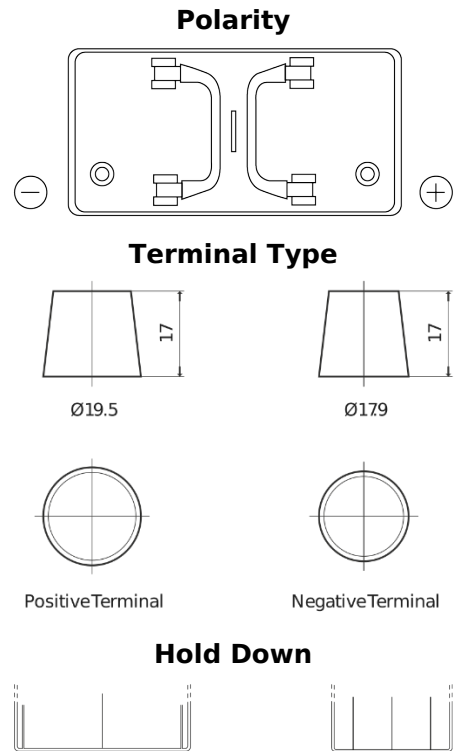

Product overview

Batteries for Trucks, Buses, Construction, Agriculture

StartPRO FG1250

Part number	FG1250
Technology	Flooded
EAN/GTIN	3661024045407
Voltage	12 V
Capacity	125.0 Ah
CCA	760 A
Length	349 mm
Width	175 mm
Height	285 mm
Box size	D03
Polarity	ETN 0
Terminal Type	EN taper post
Hold Down	B0
Weights (subject of variation)	29.50 kg