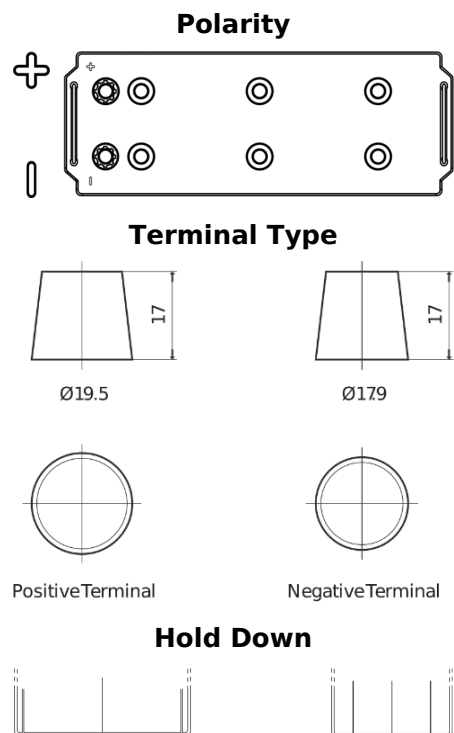

Product overview

Batteries for Trucks, Buses, Construction, Agriculture

StartPRO FG1203

Part number	FG1203
Technology	Flooded
EAN/GTIN	3661024046541
Voltage	12 V
Capacity	120.0 Ah
CCA	680 A
Length	513 mm
Width	189 mm
Height	223 mm
Box size	D04
Polarity	ETN 3
Terminal Type	EN taper post
Hold Down	B0
Weights (subject of variation)	32.50 kg