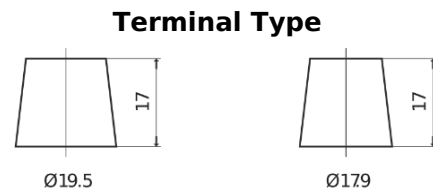

Product overview

Batteries for Trucks, Buses, Construction, Agriculture

StartPRO FG1203

Part number	FG1203
Technology	Flooded
EAN/GTIN	3661024046541
Voltage	12 V
Capacity	120.0 Ah
CCA	680 A
Length	513 mm
Width	189 mm
Height	223 mm
Box size	D04
Polarity	ETN 3
Terminal Type	EN taper post
Hold Down	B0
Weights (subject of variation)	32.50 kg