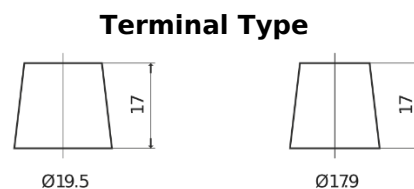

Product overview

Batteries for Trucks, Buses, Construction, Agriculture

PowerPRO FF2353

Part number	FF2353
Technology	Flooded
EAN/GTIN	3661024045322
Voltage	12 V
Capacity	235.0 Ah
CCA	1300 A
Length	518 mm
Width	274 mm
Height	240 mm
Box size	D06
Polarity	ETN 3
Terminal Type	EN taper post
Hold Down	B0
Weights (subject of variation)	56.30 kg