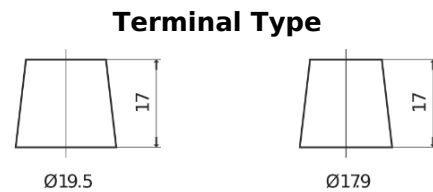

Product overview

Batteries for Trucks, Buses, Construction, Agriculture

PowerPRO FF1453

| | |
|--------------------------------|---------------|
| Part number | FF1453 |
| Technology | Flooded |
| EAN/GTIN | 3661024045308 |
| Voltage | 12 V |
| Capacity | 145.0 Ah |
| CCA | 900 A |
| Length | 513 mm |
| Width | 189 mm |
| Height | 223 mm |
| Box size | D04 |
| Polarity | ETN 3 |
| Terminal Type | EN taper post |
| Hold Down | B0 |
| Weights (subject of variation) | 35.90 kg |