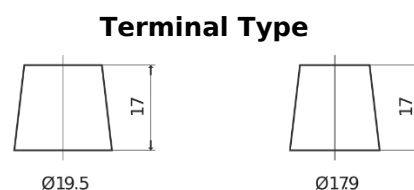

Product overview

Batteries for Trucks, Buses, Construction, Agriculture

PowerPRO FF1453

Part number	FF1453
Technology	Flooded
EAN/GTIN	3661024045308
Voltage	12 V
Capacity	145.0 Ah
CCA	900 A
Length	513 mm
Width	189 mm
Height	223 mm
Box size	D04
Polarity	ETN 3
Terminal Type	EN taper post
Hold Down	B0
Weights (subject of variation)	35.90 kg