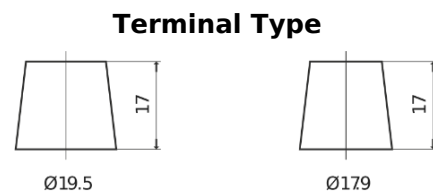

Product overview

Batteries for Trucks, Buses, Construction, Agriculture

PowerPRO FF1453

Part number	FF1453
Technology	Flooded
EAN/GTIN	3661024045308
Voltage	12 V
Capacity	145.0 Ah
CCA	900 A
Length	513 mm
Width	189 mm
Height	223 mm
Box size	D04
Polarity	ETN 3
Terminal Type	EN taper post
Hold Down	B0
Weights (subject of variation)	35.90 kg