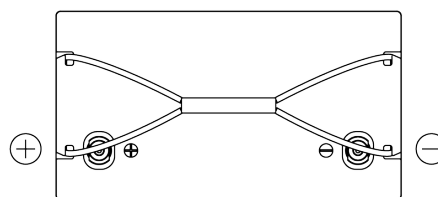

Product overview

Batteries for Marine and Leisure

Equipment Li-Ion EV1300/24

Part number	EV1300/24
Technology	Li-Ion
EAN/GTIN	3661024037693
Voltage	24 V
Capacity	50 Ah
Watt hour	1300 Wh
Length	307 mm
Width	170 mm
Height	216 mm
Box size	G77
Polarity	ETN 1
Terminal Type	Female M8
Hold Down	B0
Weights (subject of variation)	12.00 kg

Polarity

Terminal Type

Hold Down

Design, features and specifications are subject to change without notice. We disclaim any representation or warranty, express or implied, concerning the data or recommendations, and in no event shall be liable for any loss or damage claimed to have arisen as a result. Some products may not be available in your local market.