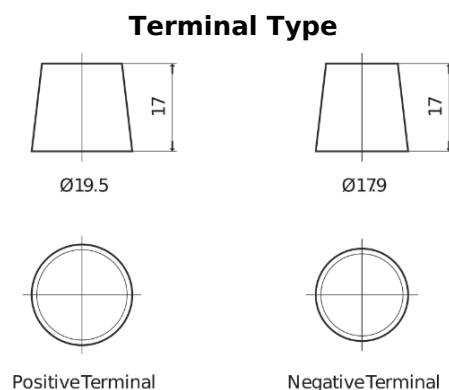

Product overview

Batteries for Trucks, Buses, Construction, Agriculture

StrongPRO EFB+ FE2353

Part number	FE2353
Technology	EFB
EAN/GTIN	3661024046534
Voltage	12 V
Capacity	235.0 Ah
CCA	1200 A
Length	518 mm
Width	274 mm
Height	240 mm
Box size	D06
Polarity	ETN 3
Terminal Type	EN taper post
Hold Down	B0
Weights (subject of variation)	58.20 kg