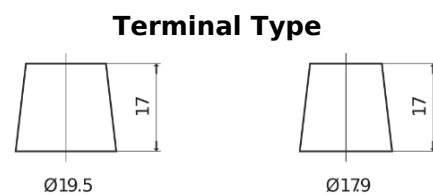

Product overview

Batteries for Trucks, Buses, Construction, Agriculture

StrongPRO EFB+ FE2353

Part number	FE2353
Technology	EFB
EAN/GTIN	3661024046534
Voltage	12 V
Capacity	235.0 Ah
CCA	1200 A
Length	518 mm
Width	274 mm
Height	240 mm
Box size	D06
Polarity	ETN 3
Terminal Type	EN taper post
Hold Down	B0
Weights (subject of variation)	58.20 kg