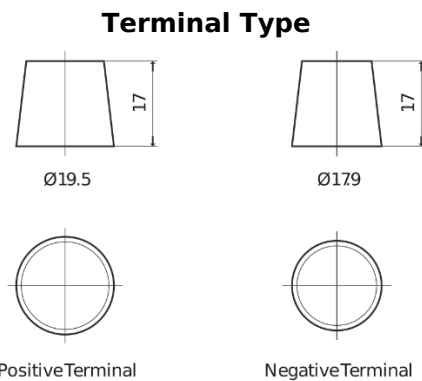

**Product overview**

Batteries for Trucks, Buses, Construction, Agriculture

**StrongPRO EFB+ FE2353**

Part number	FE2353
Technology	EFB
EAN/GTIN	3661024046534
Voltage	12 V
Capacity	235.0 Ah
CCA	1200 A
Length	518 mm
Width	274 mm
Height	240 mm
Box size	D06
Polarity	ETN 3
Terminal Type	EN taper post
Hold Down	B0
Weights (subject of variation)	58.20 kg