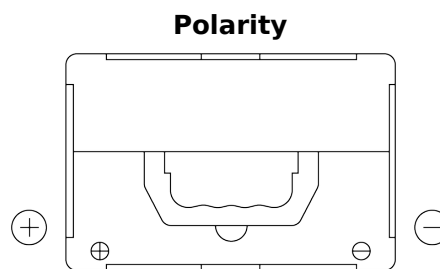

**Product overview**

Batteries for Cars

**Formula FB558**

Part number	FB558
Technology	Flooded
EAN/GTIN	3661024046985
Voltage	12 V
Capacity	55 Ah
CCA	620 A
Length	230 mm
Width	180 mm
Height	186 mm
Box size	G75
Polarity	ETN 1
Terminal Type	SAE S 3/8" side Terminal
Hold Down	B7
Weights (subject of variation)	14.20 kg