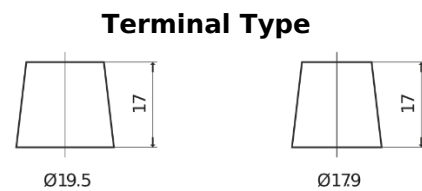

Product overview

Batteries for Trucks, Buses, Construction, Agriculture

StrongPRO EFB+ FE1403

Part number	FE1403
Technology	EFB
EAN/GTIN	3661024045247
Voltage	12 V
Capacity	140.0 Ah
CCA	800 A
Length	513 mm
Width	189 mm
Height	223 mm
Box size	D04
Polarity	ETN 3
Terminal Type	EN taper post
Hold Down	B0
Weights (subject of variation)	38.20 kg