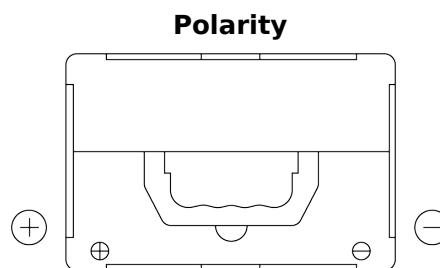

Product overview

Batteries for Cars

Excell EB558

Part number	EB558
Technology	Flooded
EAN/GTIN	3661024037419
Voltage	12 V
Capacity	55 Ah
CCA	620 A
Length	230 mm
Width	180 mm
Height	186 mm
Box size	G75
Polarity	ETN 1
Terminal Type	SAE S 3/8" side Terminal
Hold Down	B7
Weights (subject of variation)	14.20 kg