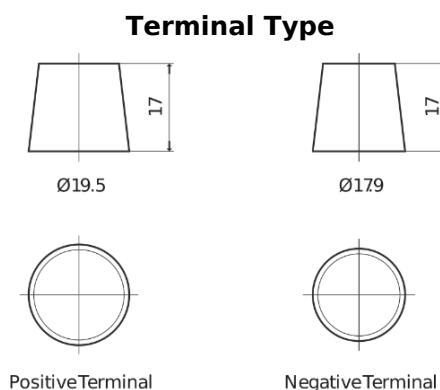

**Product overview**

Batteries for Trucks, Buses, Construction, Agriculture

**Endurance+PRO Gel FD2103**

Part number	FD2103
Technology	GEL
EAN/GTIN	3661024046961
Voltage	12 V
Capacity	210.0 Ah
CCA	1030 A
Length	518 mm
Width	274 mm
Height	240 mm
Box size	D06
Polarity	ETN 3
Terminal Type	EN taper post
Hold Down	B0
Weights (subject of variation)	63.50 kg